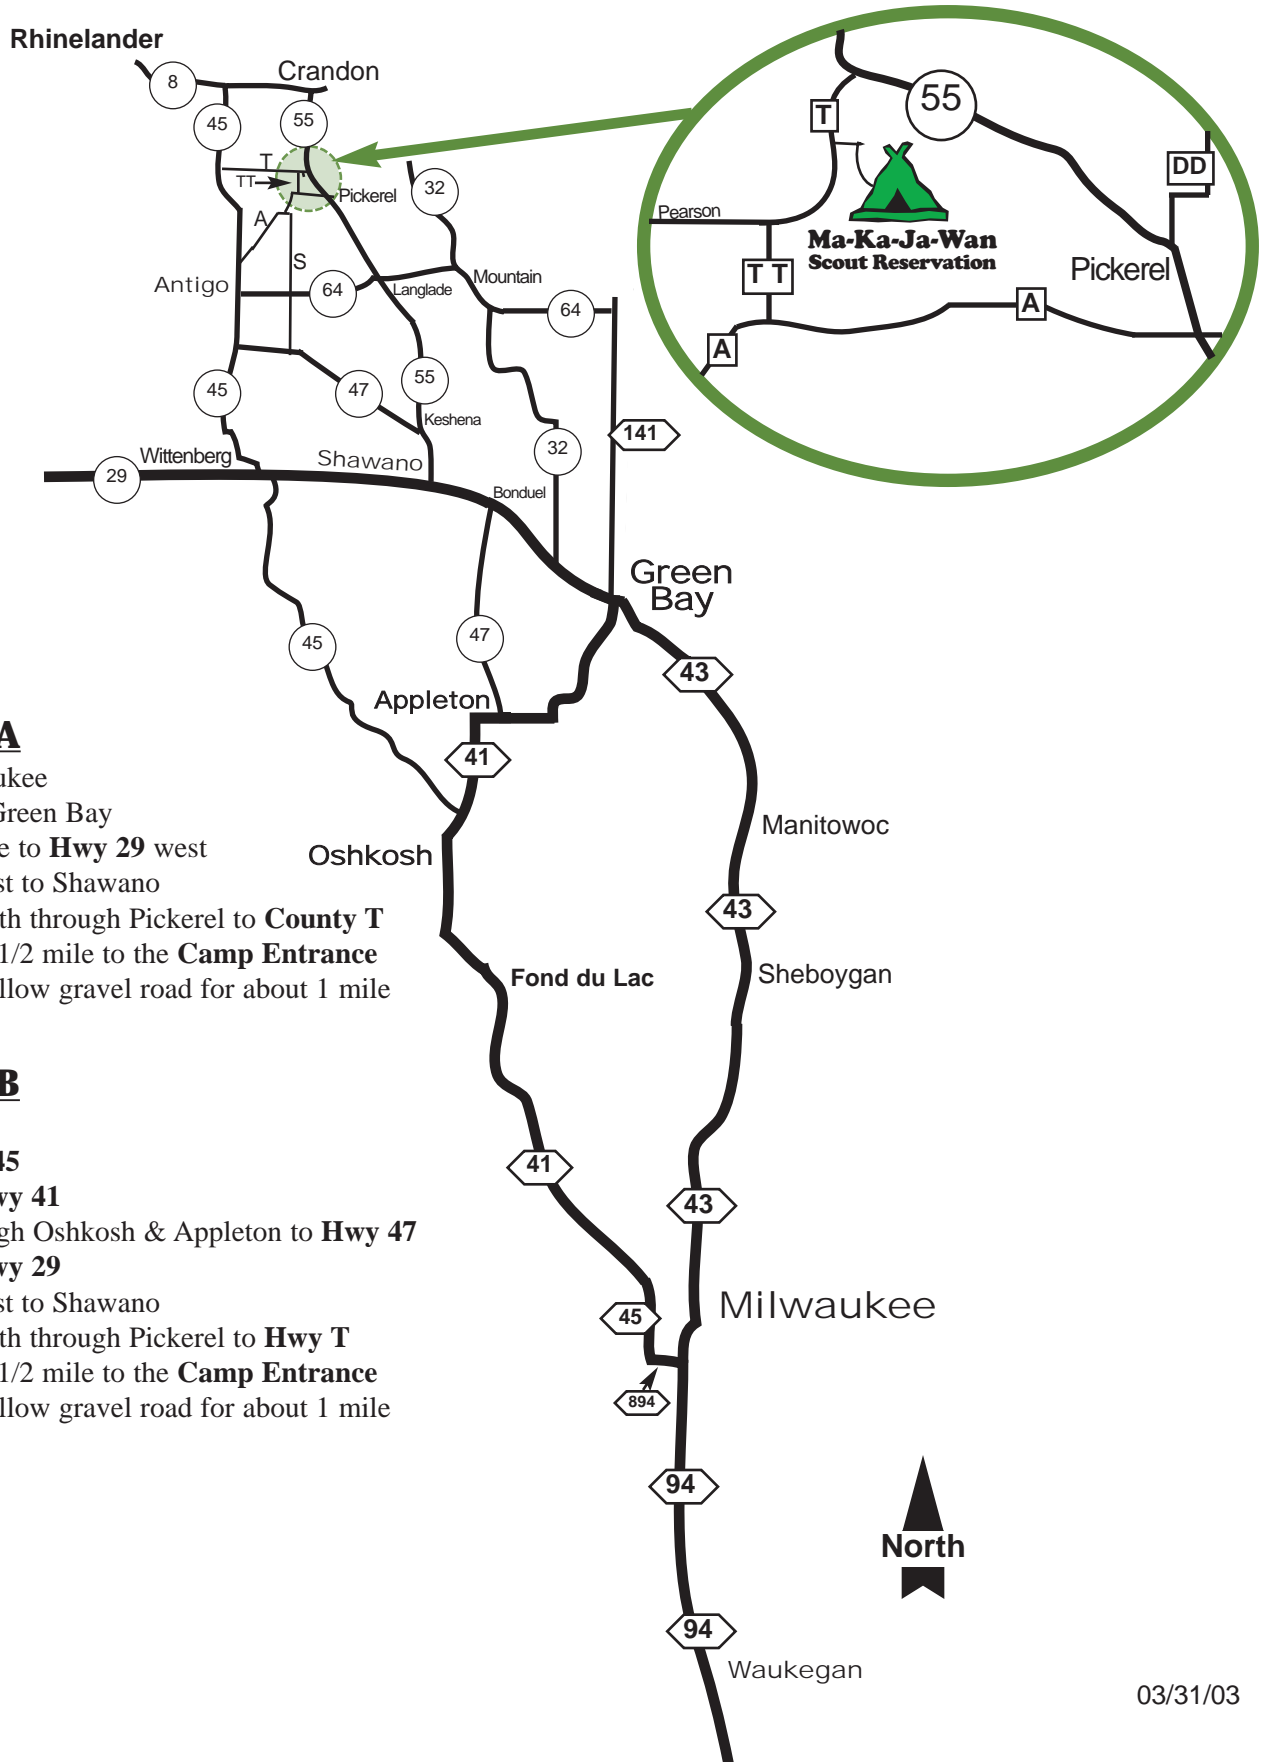

MA-KA-JA-WAN SCOUT RESERVATION

West 6500 Spring Lake Rd, Pearson, Wisconsin (715)484-2346

Route Option A

- I 94 through Milwaukee
- I 43 north through Green Bay
- Hwy 41 south 1 mile to Hwy 29 west
- Hwy 29 west to Shawano
- Hwy 55 north through Pickerel to County T
- Hwy T left 1/2 mile to the Camp Entrance
- Turn left, follow gravel road for about 1 mile

Route Option B

- I 94 to Milwaukee
- I 894 west to Hwy 45
- Hwy 45 north to Hwy 41
- Hwy 41 north through Oshkosh & Appleton to Hwy 47
- Hwy 47 north to Hwy 29
- Hwy 29 west to Shawano
- Hwy 55 north through Pickerel to Hwy T
- Hwy T left 1/2 mile to the Camp Entrance
- Turn left, follow gravel road for about 1 mile